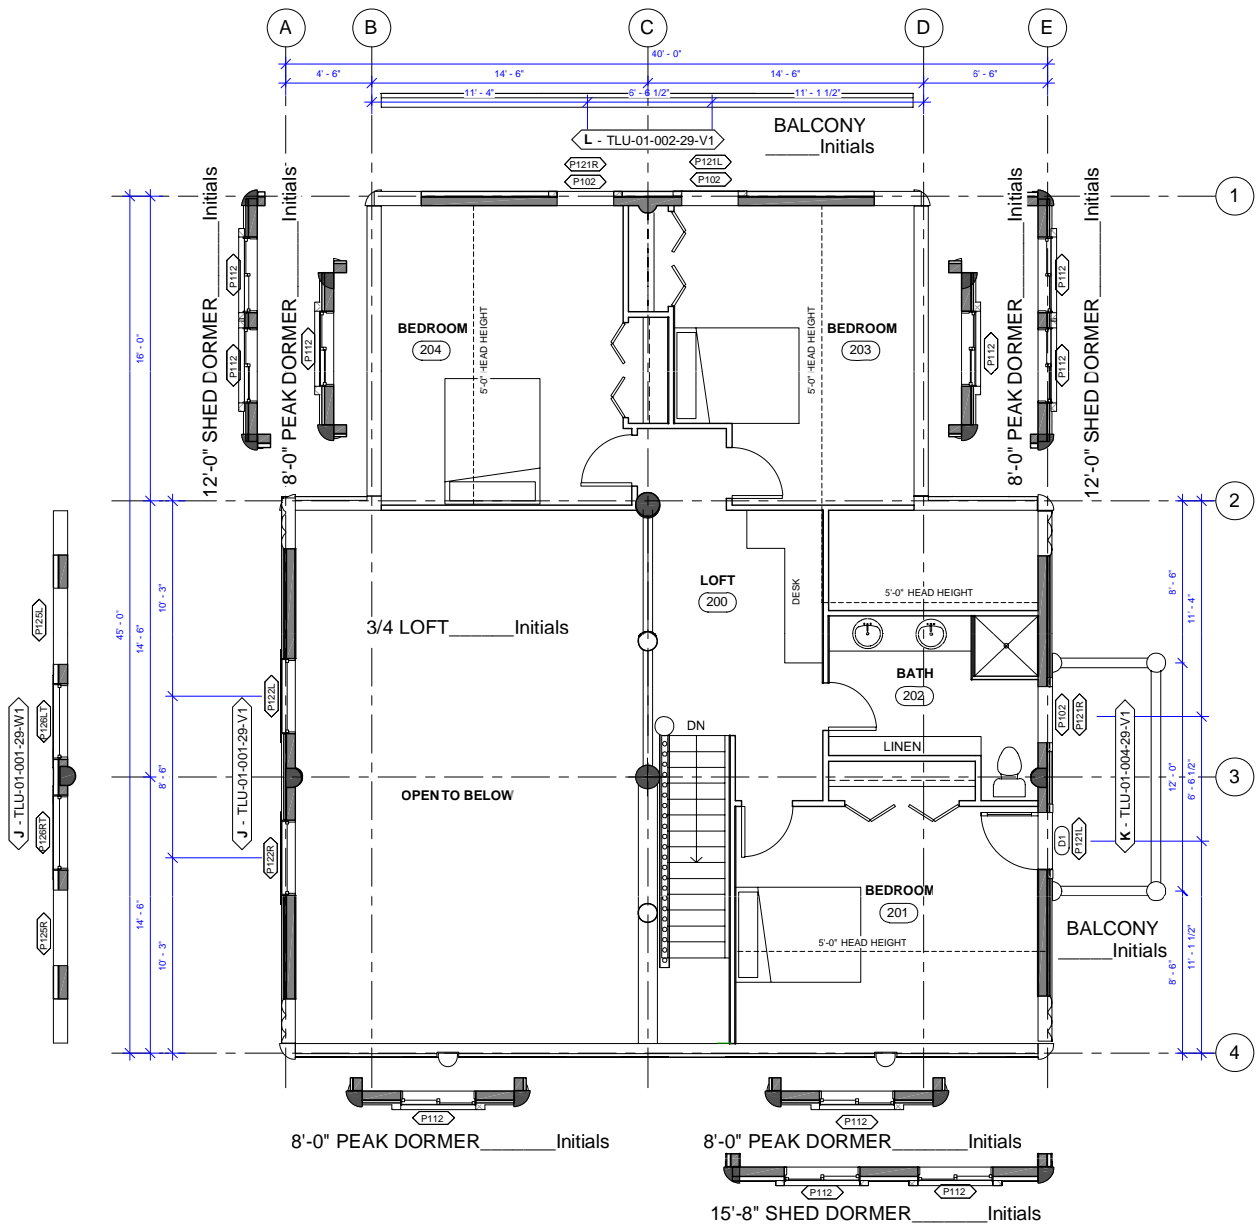

**OPTIONS SHOWN**  
 RIGHT BALCONY  
 DORMERS  
**OPTIONS AVAILABLE**  
 DORMER OPTIONS SHOWN  
 WINDOW FEATURE WALL  
 BACK BALCONY  
 707 SQ FT (> 5 FT)  
 1016 SQ FT TOTAL

**WHISPER CREEK LOG HOMES**  
**EAGLE RIVER LOFTED 1**  
 SCALE: 1" = 10'-0"  
 V. 5.0

OPTIONS SHOWN  
 RIGHT BALCONY  
 DORMERS  
 OPTIONS AVAILABLE  
 DORMER OPTIONS SHOWN  
 WINDOW FEATURE WALL  
 BACK BALCONY  
 742 SQ FT (> 5 FT)  
 1016 SQ FT TOTAL

**WHISPER CREEK LOG HOMES**  
**EAGLE RIVER LOFTED 2**  
 SCALE: 1" = 10'-0"  
 V. 5.0

OPTIONS SHOWN  
 RIGHT BALCONY  
 DORMERS  
 OPTIONS AVAILABLE  
 DORMER OPTIONS SHOWN  
 WINDOW FEATURE WALL  
 BACK BALCONY  
 800 SQ FT (> 5 FT)  
 1016 SQ FT TOTAL

**WHISPER CREEK LOG HOMES**  
**EAGLE RIVER LOFTED 3**  
 SCALE: 1" = 10'-0"  
 V. 5.0

OPTIONS SHOWN  
RIGHT BALCONY

OPTIONS AVAILABLE  
DORMER OPTIONS SHOWN  
WINDOW FEATURE WALL  
BACK BALCONY

762 SQ FT (> 5 FT)  
1016 SQ FT TOTAL

**WHISPER CREEK LOG HOMES**  
**EAGLE RIVER LOFTED 4**  
SCALE: 1" = 10'-0"  
V. 5.0