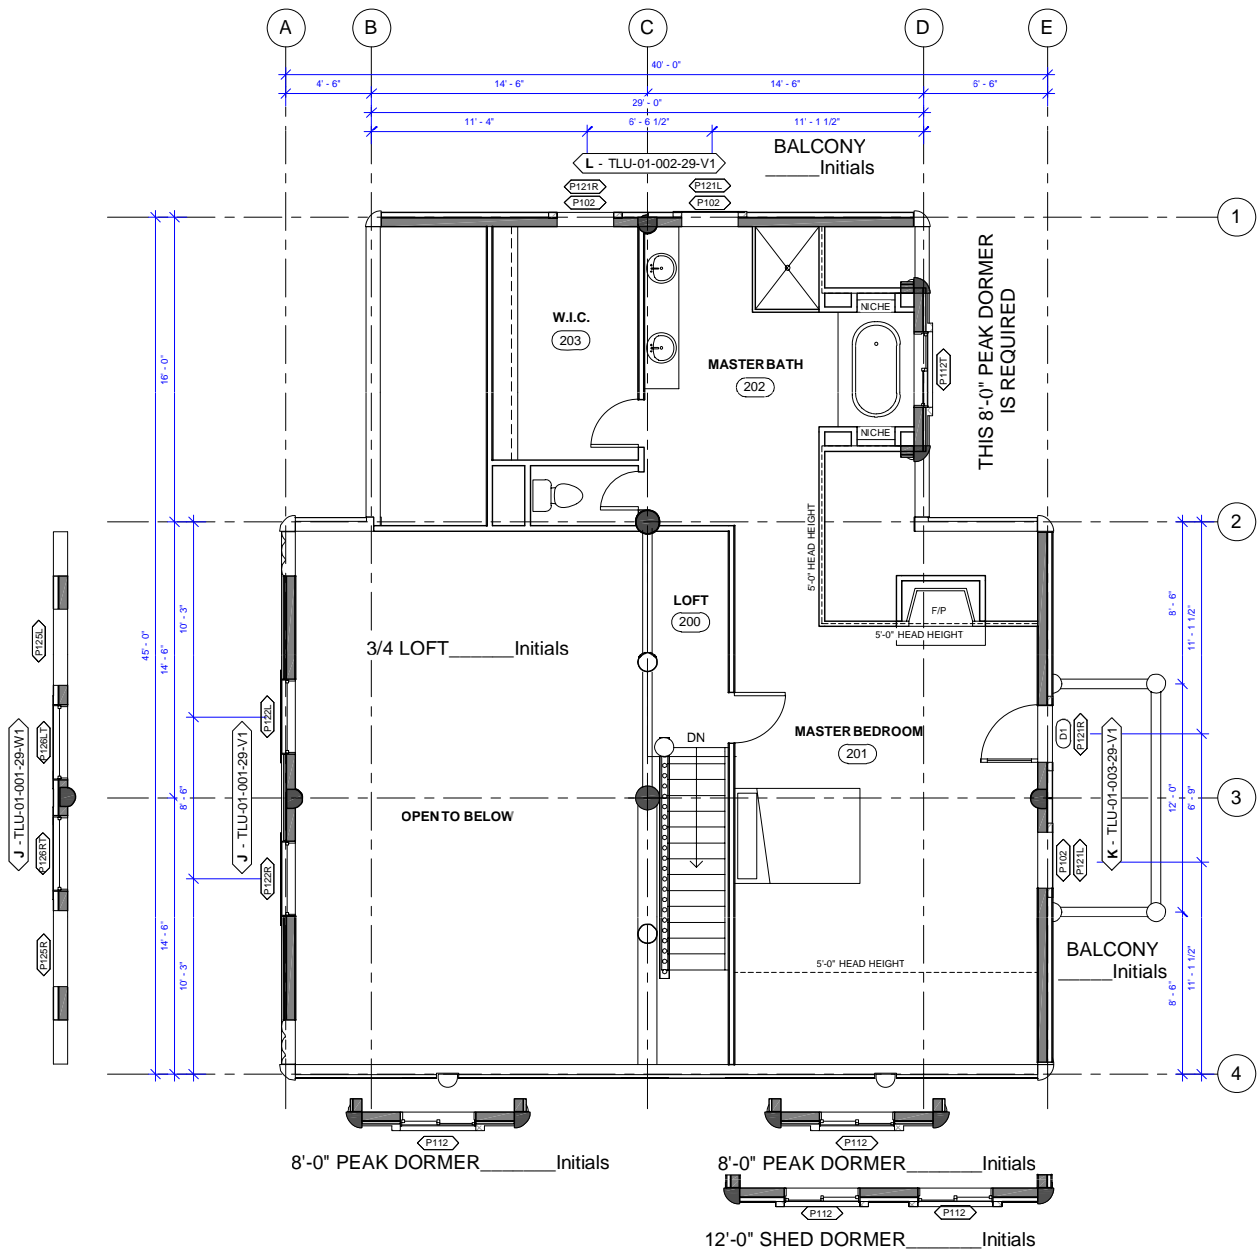

**OPTIONS SHOWN**  
 RIGHT BALCONY  
 DORMERS  
**OPTIONS AVAILABLE**  
 DORMER OPTIONS SHOWN  
 WINDOW FEATURE WALL  
 BACK BALCONY  
 707 SQ FT (> 5 FT)  
 1016 SQ FT TOTAL

**WHISPER CREEK LOG HOMES**  
**EAGLE RIVER LOFTED 1**  
 SCALE: 1" = 10'-0"  
 V. 5.0

OPTIONS SHOWN  
 RIGHT BALCONY  
 DORMERS  
 OPTIONS AVAILABLE  
 DORMER OPTIONS SHOWN  
 WINDOW FEATURE WALL  
 BACK BALCONY  
 742 SQ FT (> 5 FT)  
 1016 SQ FT TOTAL

**WHISPER CREEK LOG HOMES**  
**EAGLE RIVER LOFTED 2**  
 SCALE: 1" = 10'-0"  
 V. 5.0

OPTIONS SHOWN  
 RIGHT BALCONY  
 DORMERS  
 OPTIONS AVAILABLE  
 DORMER OPTIONS SHOWN  
 WINDOW FEATURE WALL  
 BACK BALCONY  
 800 SQ FT (> 5 FT)  
 1016 SQ FT TOTAL

**WHISPER CREEK LOG HOMES**  
**EAGLE RIVER LOFTED 3**  
 SCALE: 1" = 10'-0"  
 V. 5.0

OPTIONS SHOWN  
RIGHT BALCONY

OPTIONS AVAILABLE  
DORMER OPTIONS SHOWN  
WINDOW FEATURE WALL  
BACK BALCONY

762 SQ FT (> 5 FT)  
1016 SQ FT TOTAL

**WHISPER CREEK LOG HOMES**  
**EAGLE RIVER LOFTED 4**  
SCALE: 1" = 10'-0"  
V. 5.0