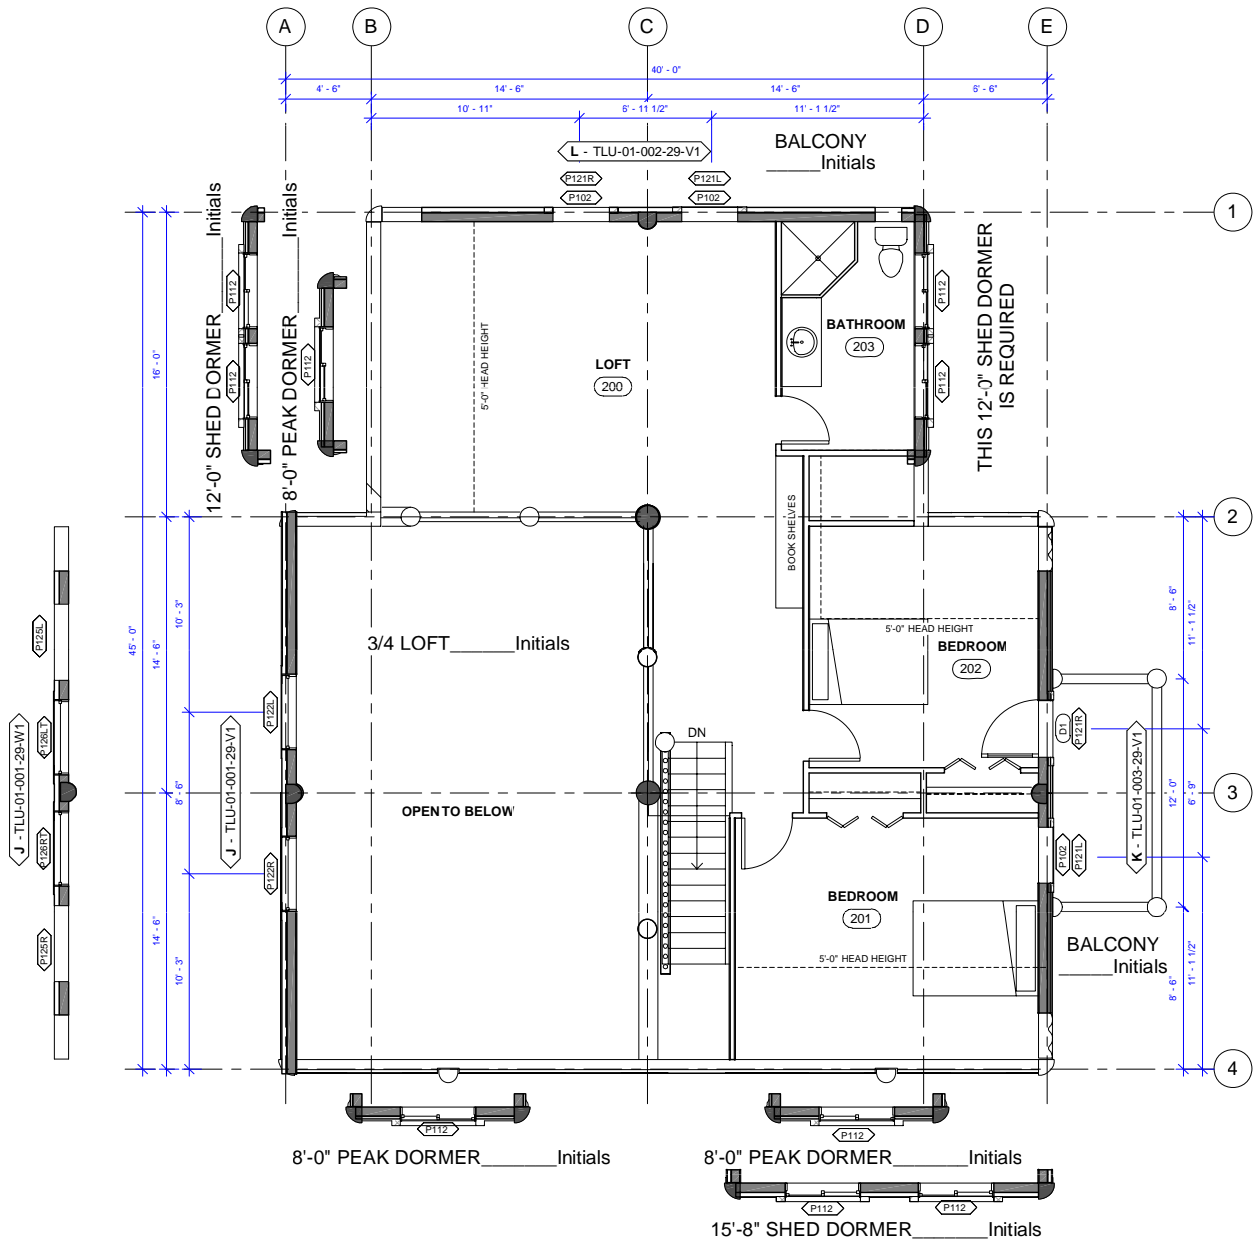

**OPTIONS SHOWN**  
 RIGHT BALCONY  
 DORMERS  
**OPTIONS AVAILABLE**  
 DORMER OPTIONS SHOWN  
 WINDOW FEATURE WALL  
 BACK BALCONY  
 707 SQ FT (> 5 FT)  
 1016 SQ FT TOTAL

**WHISPER CREEK LOG HOMES**  
**EAGLE RIVER LOFTED 1**  
 SCALE: 1" = 10'-0"  
 V. 5.0

OPTIONS SHOWN  
 RIGHT BALCONY  
 DORMERS  
 OPTIONS AVAILABLE  
 DORMER OPTIONS SHOWN  
 WINDOW FEATURE WALL  
 BACK BALCONY  
 742 SQ FT (> 5 FT)  
 1016 SQ FT TOTAL

**WHISPER CREEK LOG HOMES**  
**EAGLE RIVER LOFTED 2**  
 SCALE: 1" = 10'-0"  
 V. 5.0

OPTIONS SHOWN  
 RIGHT BALCONY  
 DORMERS  
 OPTIONS AVAILABLE  
 DORMER OPTIONS SHOWN  
 WINDOW FEATURE WALL  
 BACK BALCONY  
 800 SQ FT (> 5 FT)  
 1016 SQ FT TOTAL

**WHISPER CREEK LOG HOMES**  
**EAGLE RIVER LOFTED 3**  
 SCALE: 1" = 10'-0"  
 V. 5.0

OPTIONS SHOWN  
RIGHT BALCONY

OPTIONS AVAILABLE  
DORMER OPTIONS SHOWN  
WINDOW FEATURE WALL  
BACK BALCONY

762 SQ FT (> 5 FT)  
1016 SQ FT TOTAL

**WHISPER CREEK LOG HOMES**  
**EAGLE RIVER LOFTED 4**  
SCALE: 1" = 10'-0"  
V. 5.0