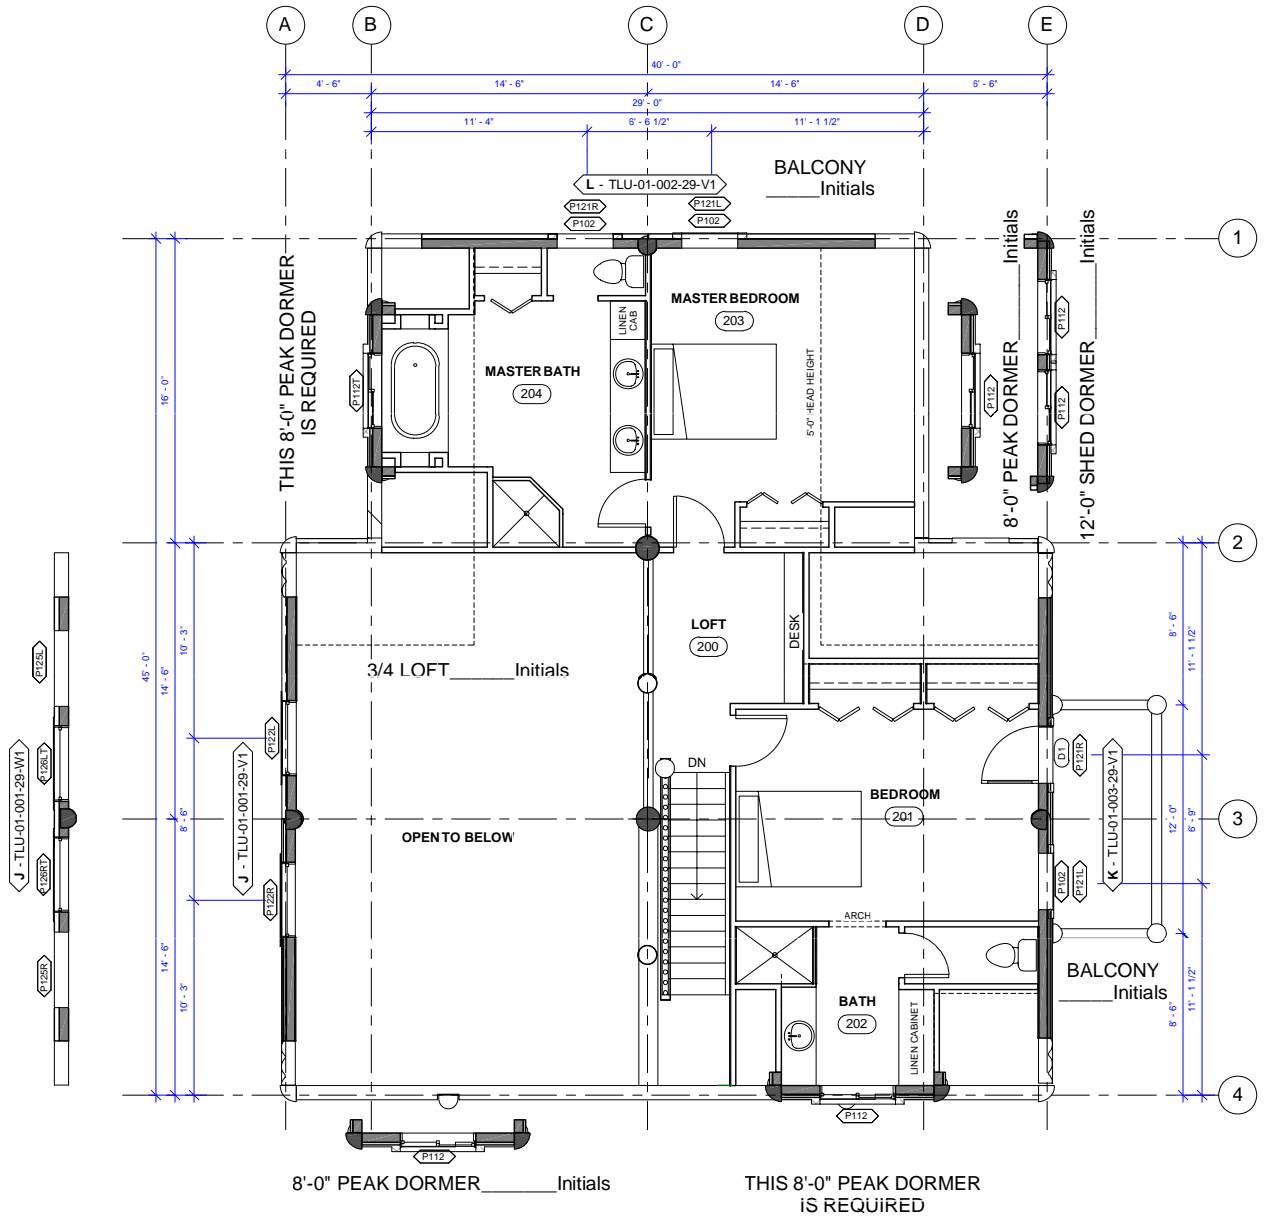

**OPTIONS SHOWN**  
 RIGHT BALCONY  
 DORMERS  
**OPTIONS AVAILABLE**  
 DORMER OPTIONS SHOWN  
 WINDOW FEATURE WALL  
 BACK BALCONY  
 707 SQ FT (> 5 FT)  
 1016 SQ FT TOTAL

**WHISPER CREEK LOG HOMES**  
**EAGLE RIVER LOFTED 1**  
 SCALE: 1" = 10'-0"  
 V. 5.0

OPTIONS SHOWN  
 RIGHT BALCONY  
 DORMERS  
 OPTIONS AVAILABLE  
 DORMER OPTIONS SHOWN  
 WINDOW FEATURE WALL  
 BACK BALCONY  
 742 SQ FT (> 5 FT)  
 1016 SQ FT TOTAL

**WHISPER CREEK LOG HOMES**  
**EAGLE RIVER LOFTED 2**  
 SCALE: 1" = 10'-0"  
 V. 5.0

OPTIONS SHOWN  
 RIGHT BALCONY  
 DORMERS  
 OPTIONS AVAILABLE  
 DORMER OPTIONS SHOWN  
 WINDOW FEATURE WALL  
 BACK BALCONY  
 800 SQ FT (> 5 FT)  
 1016 SQ FT TOTAL

**WHISPER CREEK LOG HOMES**  
**EAGLE RIVER LOFTED 3**  
 SCALE: 1" = 10'-0"  
 V. 5.0

OPTIONS SHOWN  
RIGHT BALCONY

OPTIONS AVAILABLE  
DORMER OPTIONS SHOWN  
WINDOW FEATURE WALL  
BACK BALCONY

762 SQ FT (> 5 FT)  
1016 SQ FT TOTAL

**WHISPER CREEK LOG HOMES**  
**EAGLE RIVER LOFTED 4**  
SCALE: 1" = 10'-0"  
V. 5.0