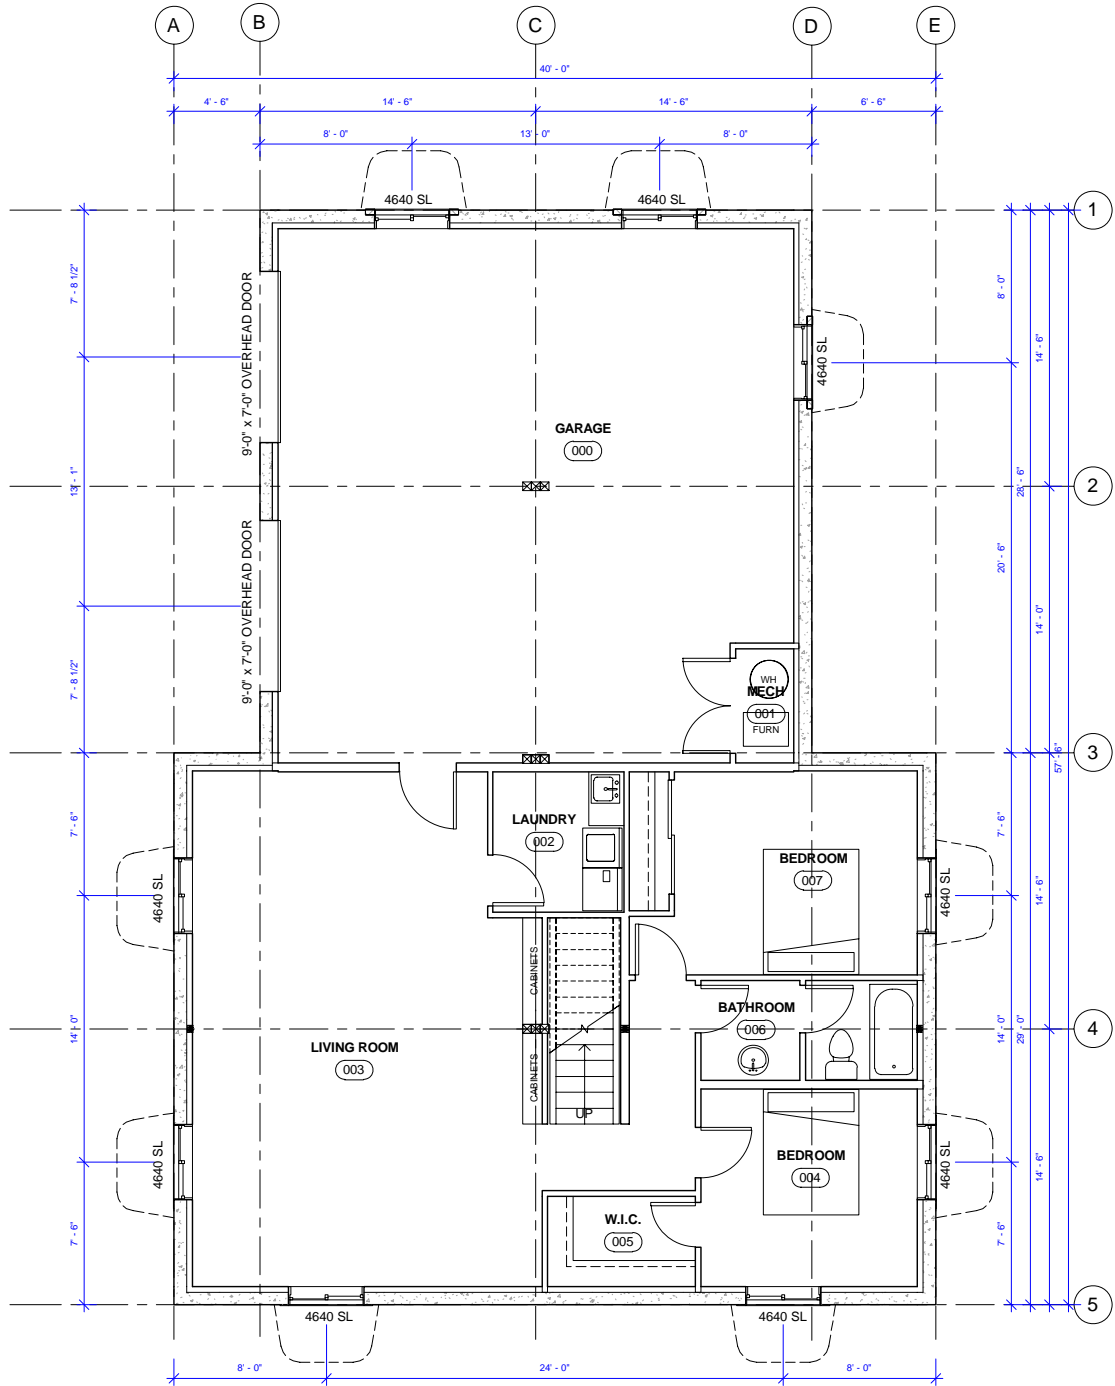

 **WHISPER CREEK LOG HOMES**  
**ELK RIDGE BSMT 1**  
SCALE: 1" = 10'-0" 1986 SQ FT  
V. 4.0

 **WHISPER CREEK LOG HOMES**  
**ELK RIDGE BSMT 2**  
SCALE: 1" = 10'-0" V. 4.0

MAIN- 1380 SQ FT  
GARAGE- 606 SQ FT

**WHISPER CREEK LOG HOMES**  
**ELK RIDGE BSMT 3**  
 MAIN- 1417 SQ FT  
 GARAGE- 569 SQ FT  
 SCALE: 1" = 10'-0" V. 4.0

**WHISPER CREEK LOG HOMES**  
**ELK RIDGE BSMT 4**  
 SCALE: 1" = 10'-0"

MAIN- 1159 SQ FT  
 GARAGE- 827 SQ FT  
 V. 4.0

1160 SQ FT

**WHISPER CREEK LOG HOMES**  
**ELK RIDGE BSMT 5**

SCALE: 1" = 10'-0"

V. 4.0