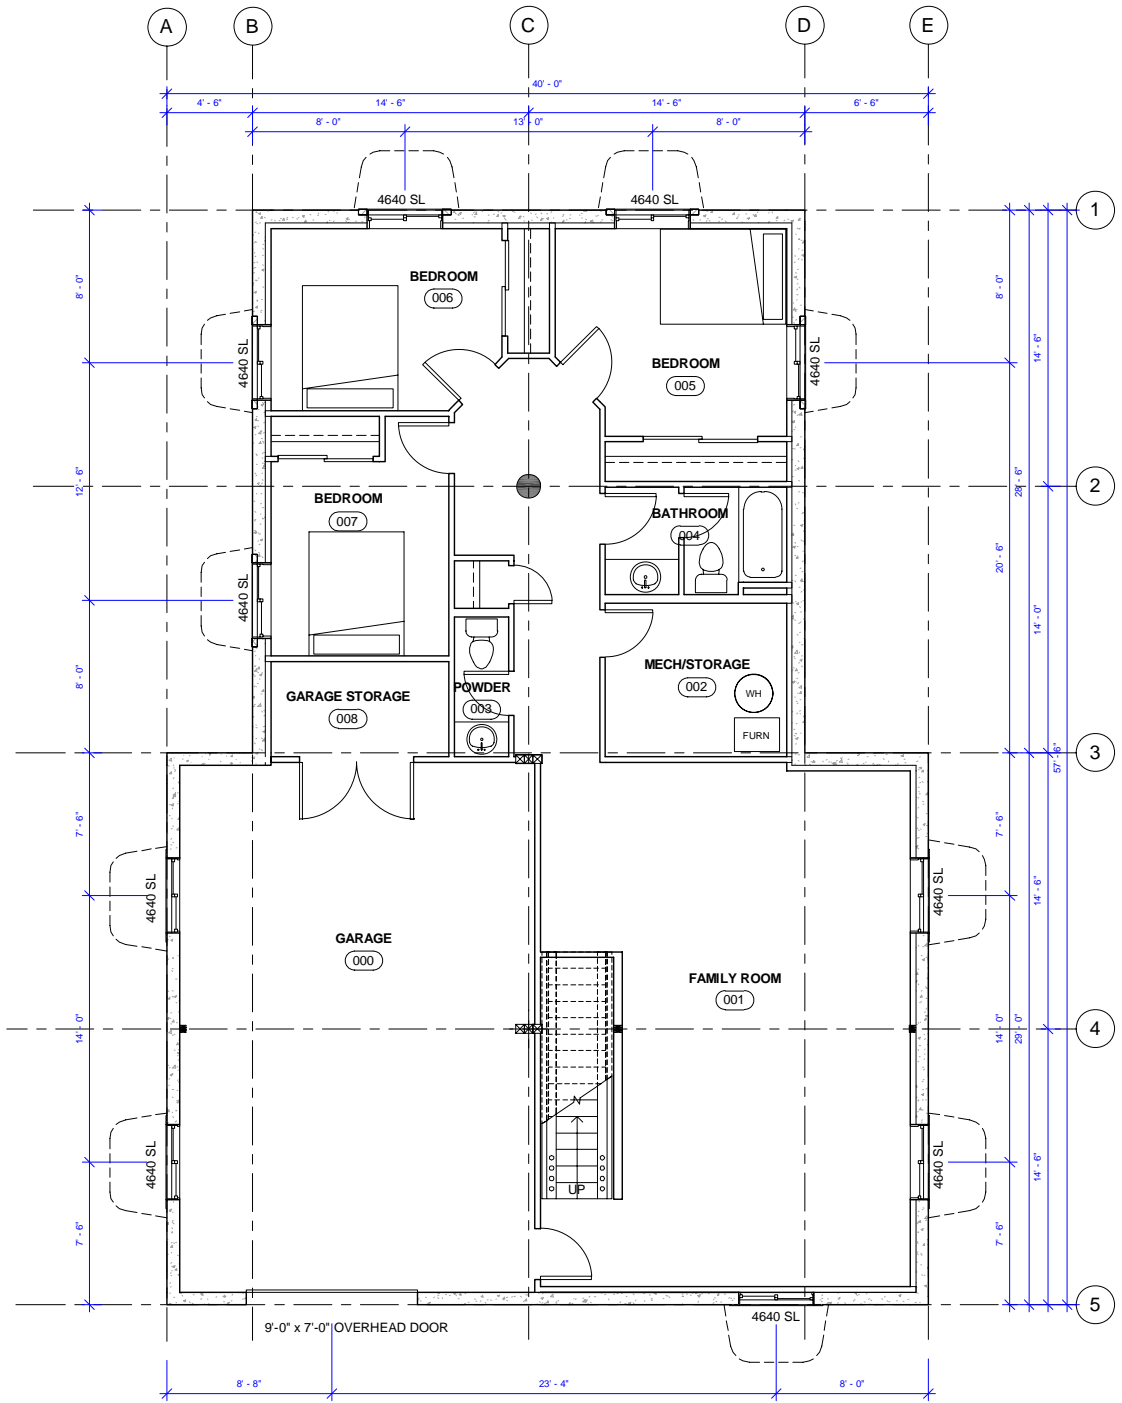

 **WHISPER CREEK LOG HOMES**  
**ELK RIDGE BSMT 1**  
SCALE: 1" = 10'-0" 1986 SQ FT  
V. 4.0

 **WHISPER CREEK LOG HOMES**  
**ELK RIDGE BSMT 2**  
SCALE: 1" = 10'-0" V. 4.0

MAIN- 1380 SQ FT  
GARAGE- 606 SQ FT

**WHISPER CREEK LOG HOMES**  
**ELK RIDGE BSMT 3**  
 MAIN- 1417 SQ FT  
 GARAGE- 569 SQ FT  
 SCALE: 1" = 10'-0" V. 4.0

**WHISPER CREEK LOG HOMES**  
**ELK RIDGE BSMT 4**  
 SCALE: 1" = 10'-0"

MAIN- 1159 SQ FT  
 GARAGE- 827 SQ FT  
 V. 4.0

1160 SQ FT

**WHISPER CREEK LOG HOMES**  
**ELK RIDGE BSMT 5**

SCALE: 1" = 10'-0"

V. 4.0