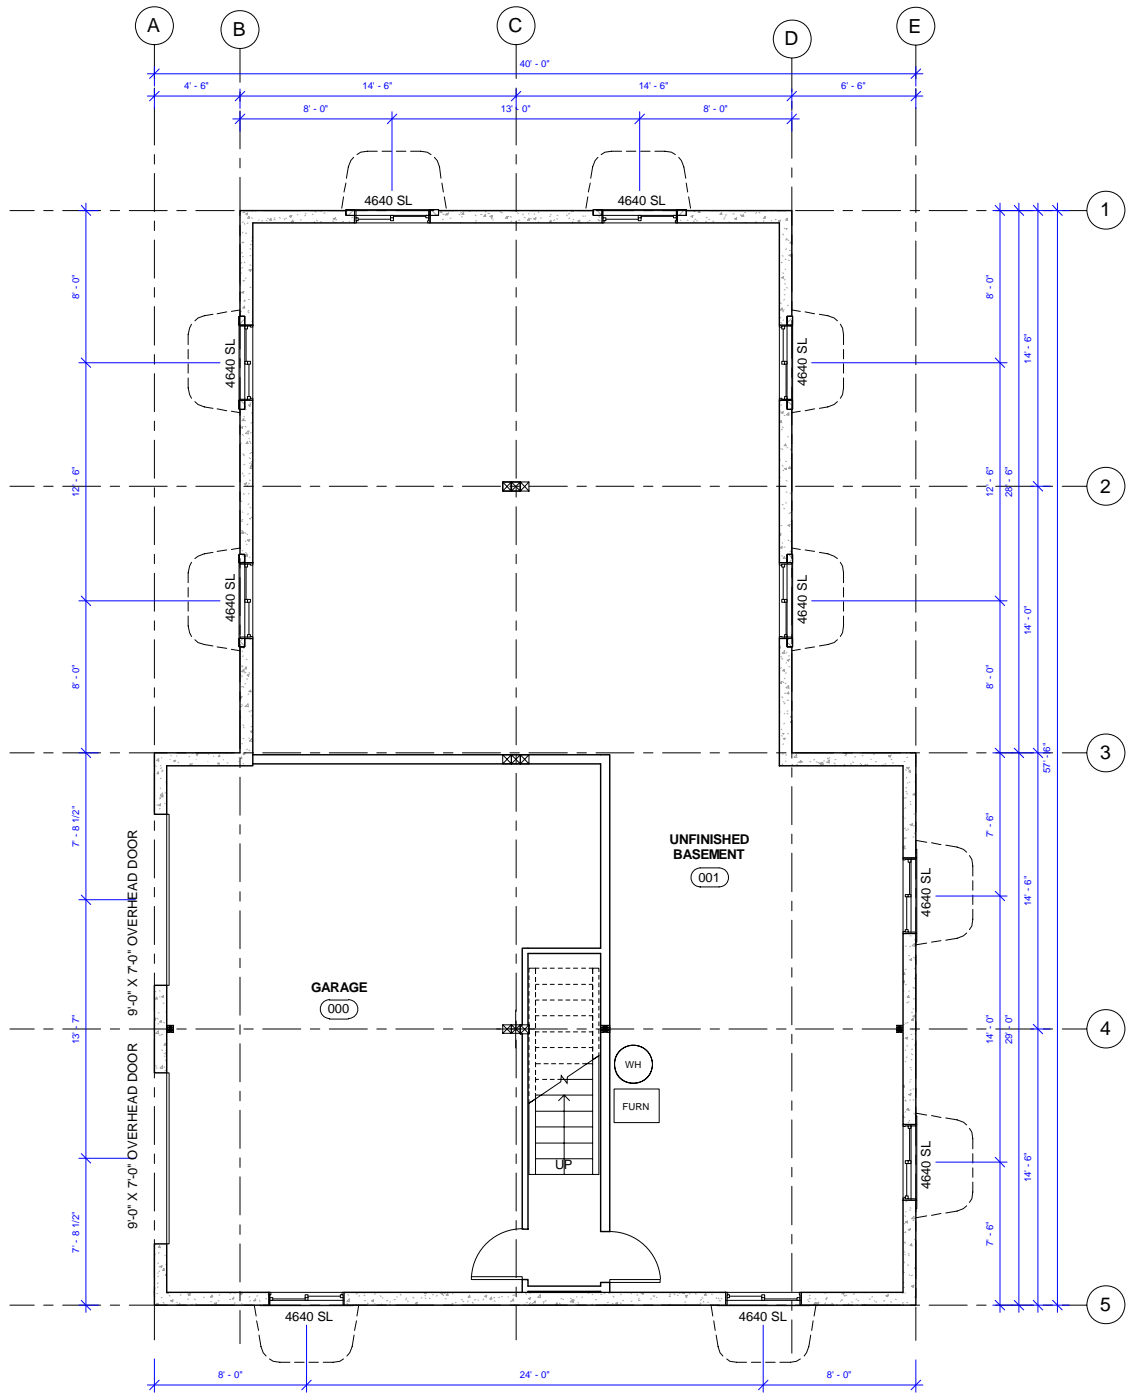

 **WHISPER CREEK LOG HOMES**  
**ELK RIDGE BSMT 1**  
SCALE: 1" = 10'-0" 1986 SQ FT  
V. 4.0

 **WHISPER CREEK LOG HOMES**  
**ELK RIDGE BSMT 2**  
SCALE: 1" = 10'-0" V. 4.0

MAIN- 1380 SQ FT  
GARAGE- 606 SQ FT

**WHISPER CREEK LOG HOMES**  
**ELK RIDGE BSMT 3**  
 MAIN- 1417 SQ FT  
 GARAGE- 569 SQ FT  
 SCALE: 1" = 10'-0" V. 4.0

**WHISPER CREEK LOG HOMES**  
**ELK RIDGE BSMT 4**  
 SCALE: 1" = 10'-0"

MAIN- 1159 SQ FT  
 GARAGE- 827 SQ FT  
 V. 4.0

1160 SQ FT

**WHISPER CREEK LOG HOMES**  
**ELK RIDGE BSMT 5**

SCALE: 1" = 10'-0"

V. 4.0