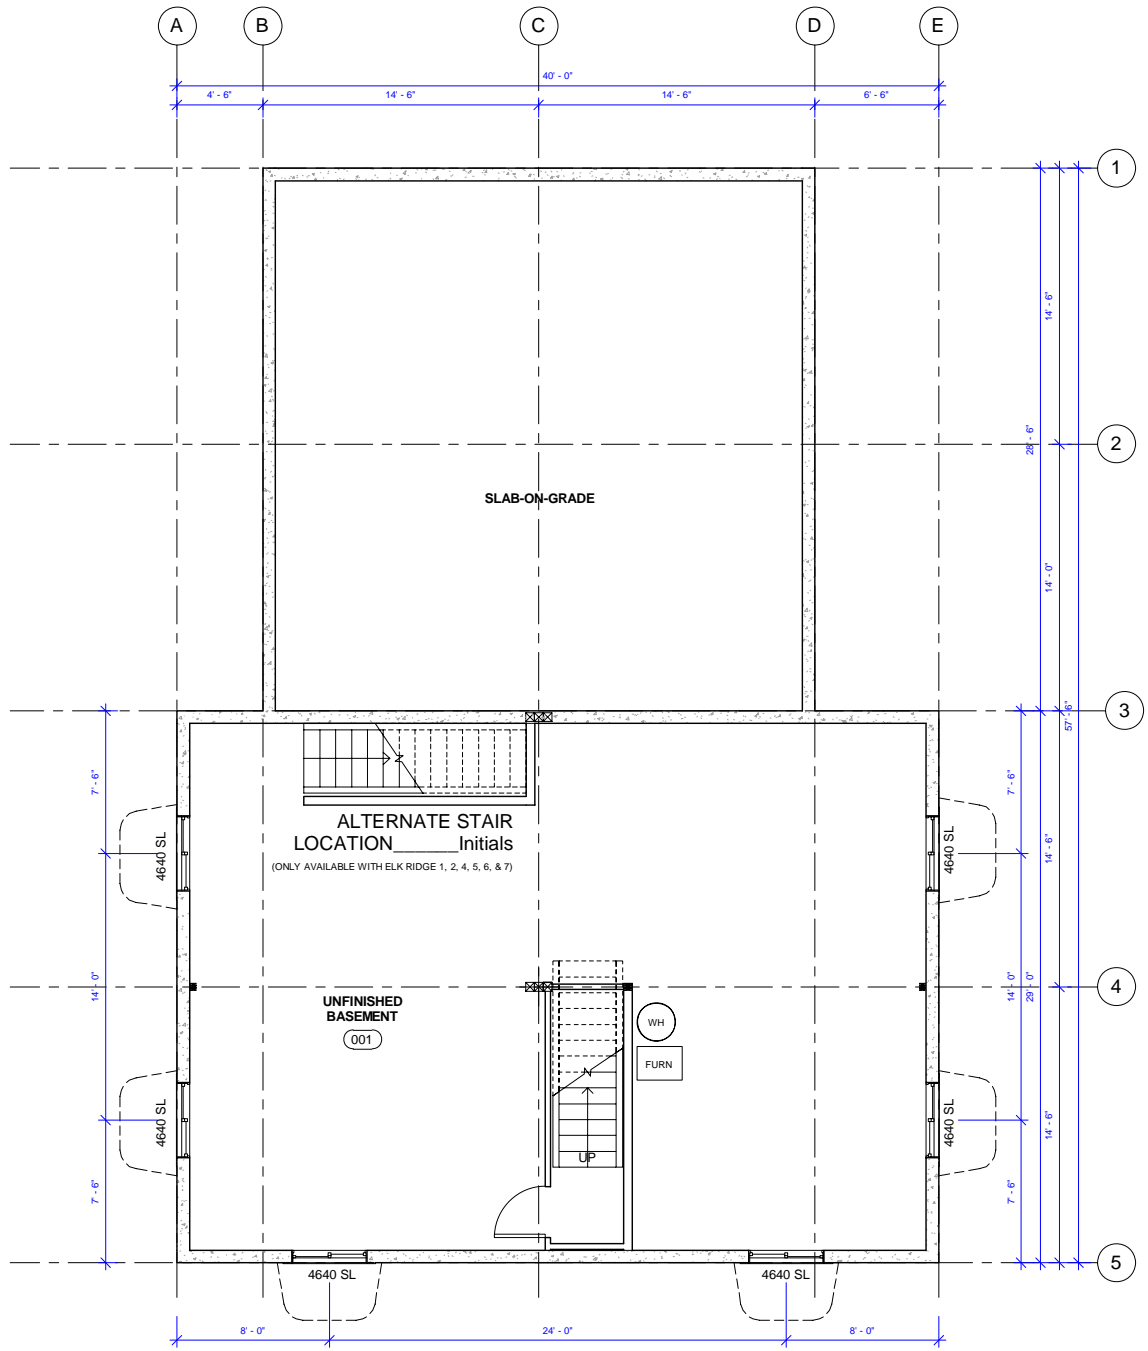

 **WHISPER CREEK LOG HOMES**  
**ELK RIDGE BSMT 1**  
SCALE: 1" = 10'-0" 1986 SQ FT  
V. 4.0

 **WHISPER CREEK LOG HOMES**  
**ELK RIDGE BSMT 2**  
SCALE: 1" = 10'-0" V. 4.0

MAIN- 1380 SQ FT  
GARAGE- 606 SQ FT

**WHISPER CREEK LOG HOMES**  
**ELK RIDGE BSMT 3**  
 MAIN- 1417 SQ FT  
 GARAGE- 569 SQ FT  
 SCALE: 1" = 10'-0" V. 4.0

**WHISPER CREEK LOG HOMES**  
**ELK RIDGE BSMT 4**  
 SCALE: 1" = 10'-0"

MAIN- 1159 SQ FT  
 GARAGE- 827 SQ FT  
 V. 4.0

1160 SQ FT

**WHISPER CREEK LOG HOMES**  
**ELK RIDGE BSMT 5**

SCALE: 1" = 10'-0"

V. 4.0