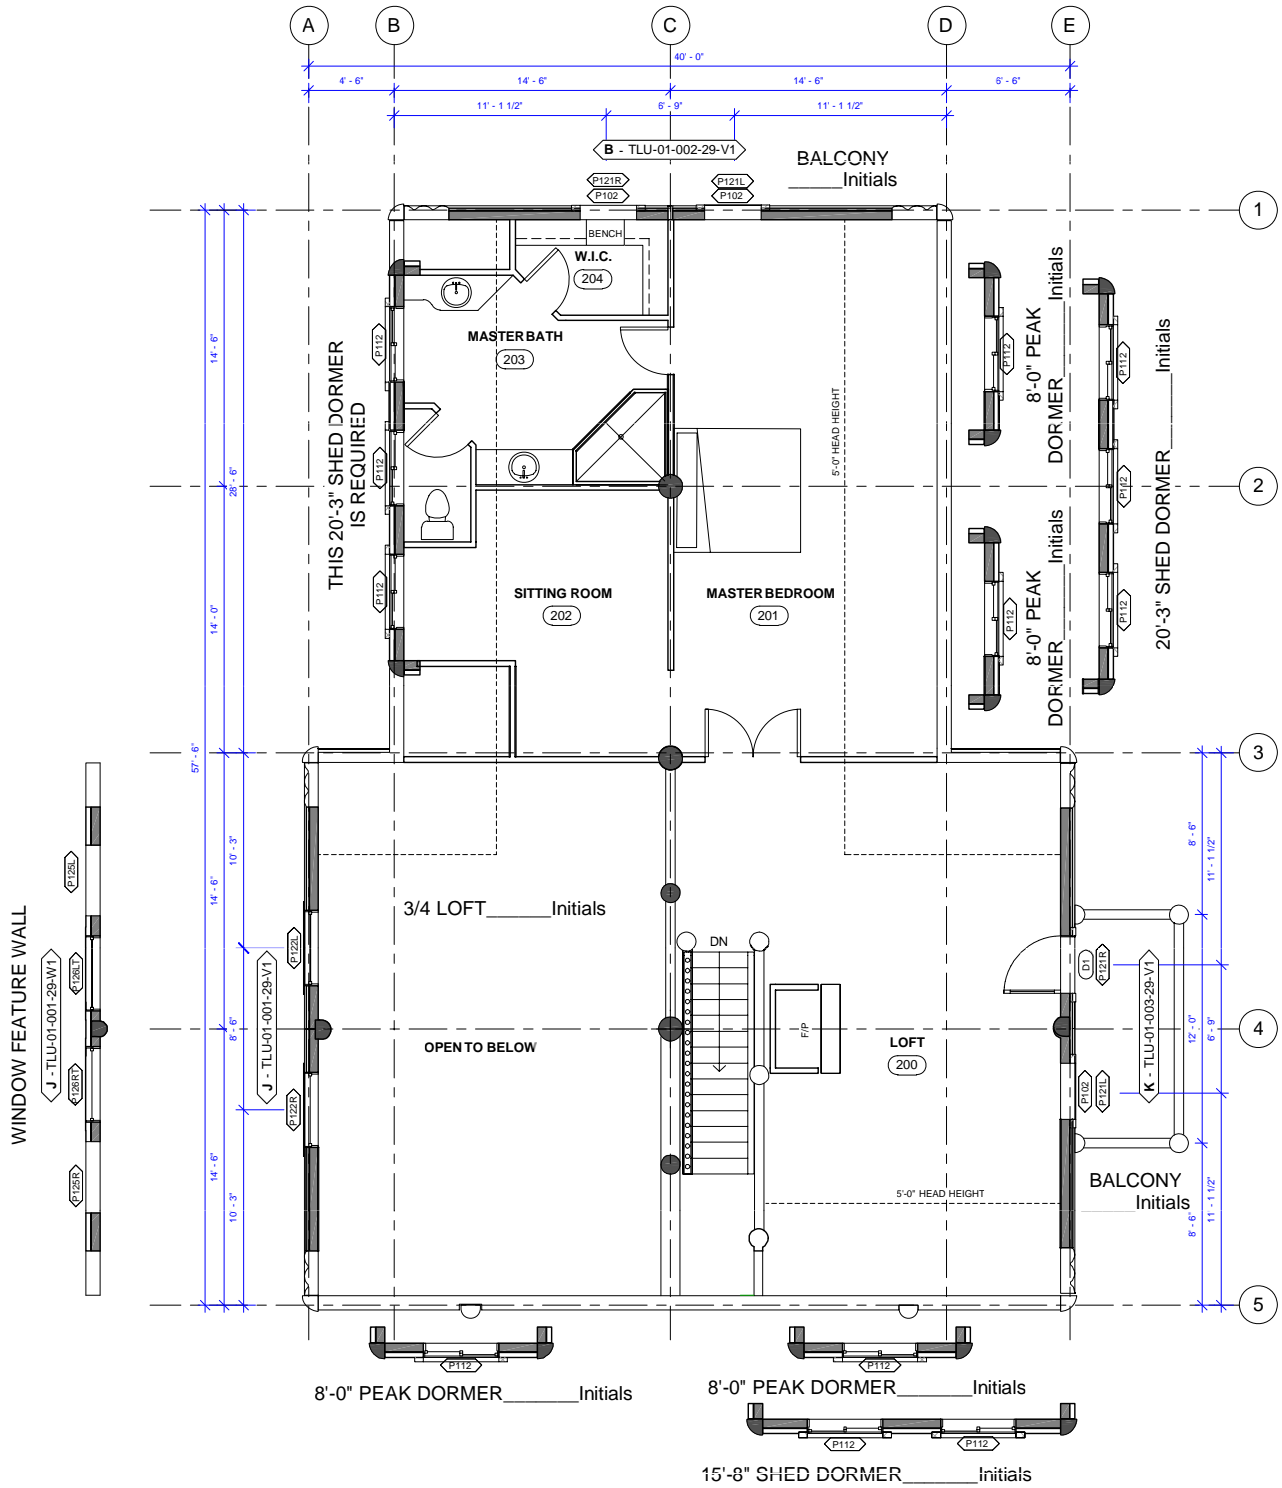

1190 SQ FT (> 5 FT)
1363 SQ FT TOTAL

V. 5.0

WINDOW FEATURE WALL

NOTE:

FULL HEIGHT CHIMNEY MAY CONFLICT WITH PEAK DORMER

OPTIONS SHOWN
BALCONY
DORMER
OPTIONS AVAILABLE
DORMERS SHOWN
WINDOW FEATURE WALL

1046 SQ FT (> 5 FT)
1363 SQ FT TOTAL

WHISPER CREEK LOG HOMES

ELK RIDGE LOFTED 3

SCALE: 1" = 10'-0"

V. 5.0

NOTE:

FULL HEIGHT CHIMNEY MAY CONFLICT WITH PEAK DORMER

OPTIONS SHOWN
 BALCONY
 DORMER
 OPTIONS AVAILABLE
 DORMERS SHOWN
 WINDOW FEATURE WALL

 1176 SQ FT (> 5 FT)
 1363 SQ FT TOTAL
ELK RIDGE LOFTED 4
 SCALE: 1" = 10'-0"
 V. 5.0

NOTE:
 FULL HEIGHT CHIMNEY MAY CONFLICT WITH PEAK DORMER

OPTIONS SHOWN
 BALCONY
 DORMER
 OPTIONS AVAILABLE
 DORMERS SHOWN
 WINDOW FEATURE WALL

WHISPER CREEK LOG HOMES
ELK RIDGE LOFTED 5

1188 SQ FT (> 5 FT)
 1363 SQ FT TOTAL

SCALE: 1" = 10'-0"

V. 5.0

NOTE:

FULL HEIGHT CHIMNEY MAY CONFLICT WITH PEAK DORMER

OPTIONS SHOWN
BALCONY

OPTIONS AVAILABLE
DORMERS SHOWN
WINDOW FEATURE WALL