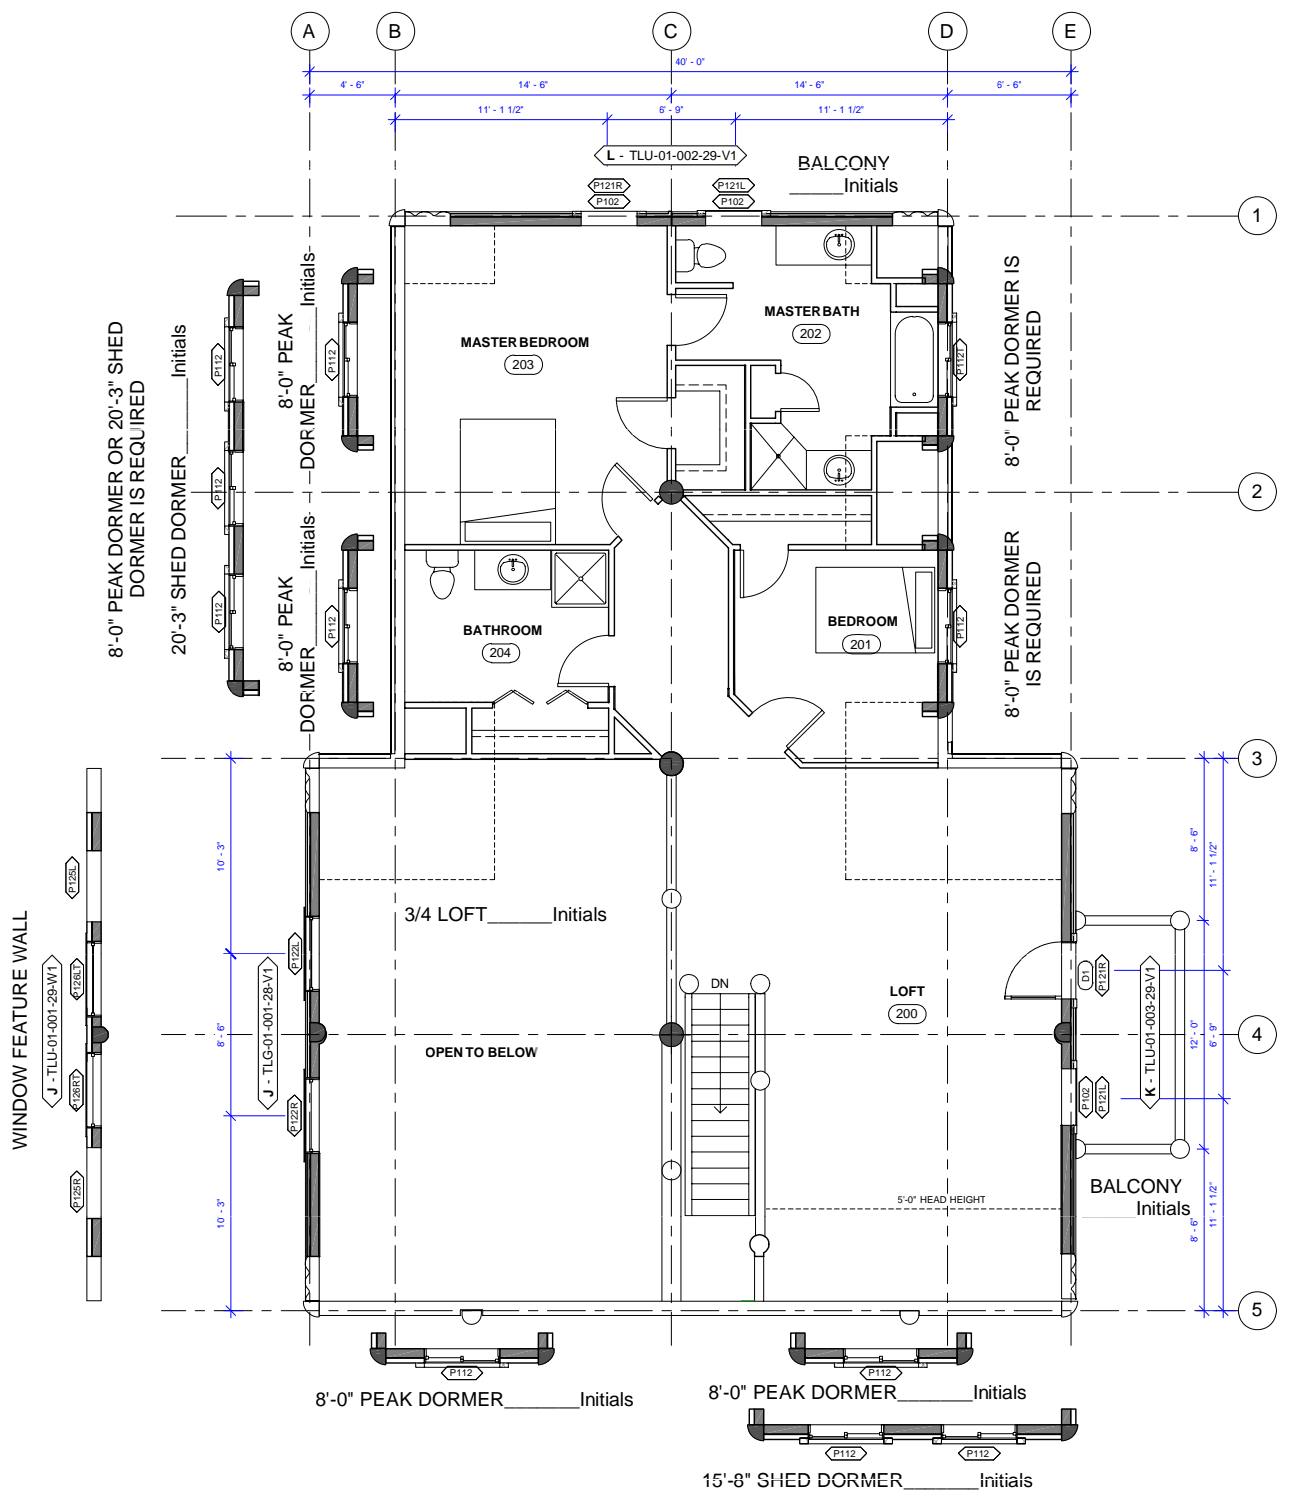

SCALE: 1" = 10'-0"

V. 5.0

NOTE:
FULL HEIGHT CHIMNEY MAY CONFLICT WITH PEAK DORMER

OPTIONS SHOWN
BALCONY

OPTIONS AVAILABLE
DORMERS SHOWN
WINDOW FEATURE WALL

WHISPER CREEK LOG HOMES

ELK RIDGE LOFTED 2

SCALE: 1" = 10'-0"

1190 SQ FT (> 5 FT)
1363 SQ FT TOTAL

V. 5.0

WINDOW FEATURE WALL

NOTE:

FULL HEIGHT CHIMNEY MAY CONFLICT WITH PEAK DORMER

OPTIONS SHOWN
BALCONY
DORMER
OPTIONS AVAILABLE
DORMERS SHOWN
WINDOW FEATURE WALL

1046 SQ FT (> 5 FT)
1363 SQ FT TOTAL

WHISPER CREEK LOG HOMES

ELK RIDGE LOFTED 3

SCALE: 1" = 10'-0"

V. 5.0

NOTE:

FULL HEIGHT CHIMNEY MAY CONFLICT WITH PEAK DORMER

OPTIONS SHOWN
 BALCONY
 DORMER
 OPTIONS AVAILABLE
 DORMERS SHOWN
 WINDOW FEATURE WALL

 1176 SQ FT (> 5 FT)
 1363 SQ FT TOTAL
ELK RIDGE LOFTED 4
 SCALE: 1" = 10'-0"
 V. 5.0

NOTE:
 FULL HEIGHT CHIMNEY MAY CONFLICT WITH PEAK DORMER

OPTIONS SHOWN
 BALCONY
 DORMER
 OPTIONS AVAILABLE
 DORMERS SHOWN
 WINDOW FEATURE WALL