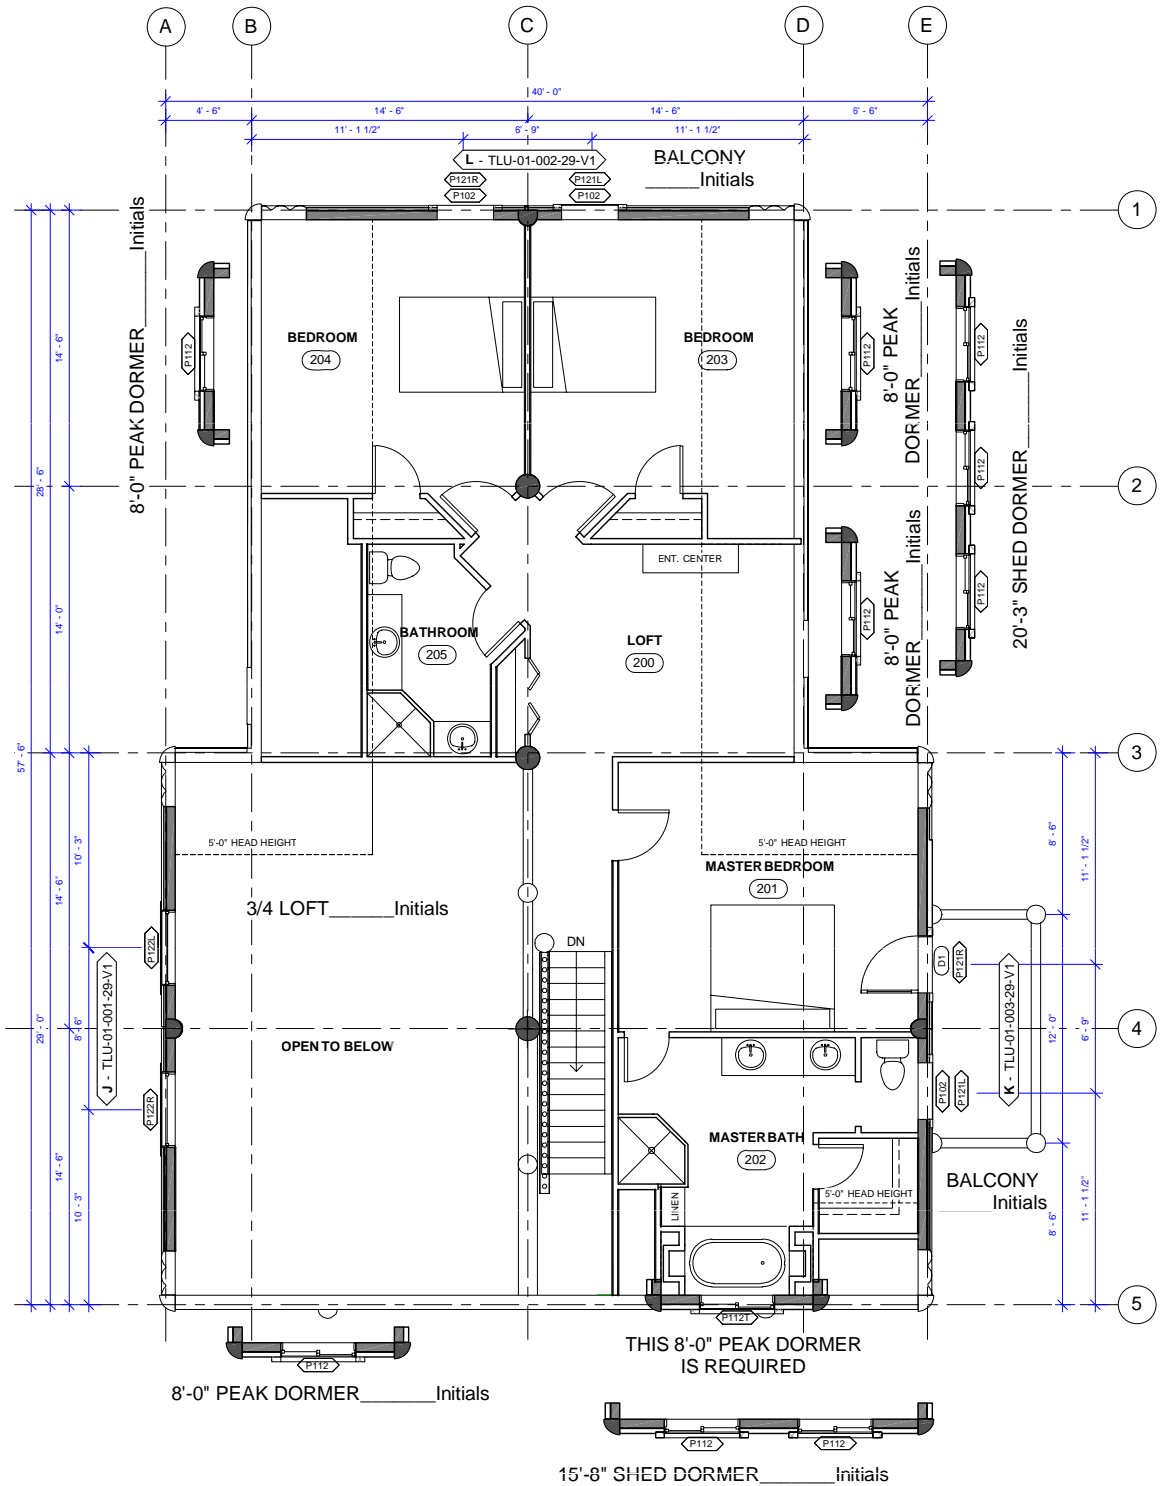

NOTE:

FULL HEIGHT CHIMNEY MAY CONFLICT WITH PEAK DORMER

OPTIONS SHOWN
BALCONY

OPTIONS AVAILABLE
DORMERS SHOWN
WINDOW FEATURE WALL

WHISPER CREEK LOG HOMES

ELK RIDGE LOFTED 1

1040 SQ FT (> 5 FT)
1363 SQ FT TOTAL

SCALE: 1" = 10'-0"

V. 5.0

NOTE:
FULL HEIGHT CHIMNEY MAY CONFLICT WITH PEAK DORMER

OPTIONS SHOWN
BALCONY

OPTIONS AVAILABLE
DORMERS SHOWN
WINDOW FEATURE WALL

WHISPER CREEK LOG HOMES

ELK RIDGE LOFTED 2

SCALE: 1" = 10'-0"

1190 SQ FT (> 5 FT)
1363 SQ FT TOTAL

V. 5.0

WINDOW FEATURE WALL

NOTE:

FULL HEIGHT CHIMNEY MAY CONFLICT WITH PEAK DORMER

OPTIONS SHOWN
BALCONY
DORMER
OPTIONS AVAILABLE
DORMERS SHOWN
WINDOW FEATURE WALL

1046 SQ FT (> 5 FT)
1363 SQ FT TOTAL

 1176 SQ FT (> 5 FT)
 1363 SQ FT TOTAL
ELK RIDGE LOFTED 4
 SCALE: 1" = 10'-0"
 V. 5.0

NOTE:
 FULL HEIGHT CHIMNEY MAY CONFLICT WITH PEAK DORMER

OPTIONS SHOWN
 BALCONY
 DORMER
 OPTIONS AVAILABLE
 DORMERS SHOWN
 WINDOW FEATURE WALL