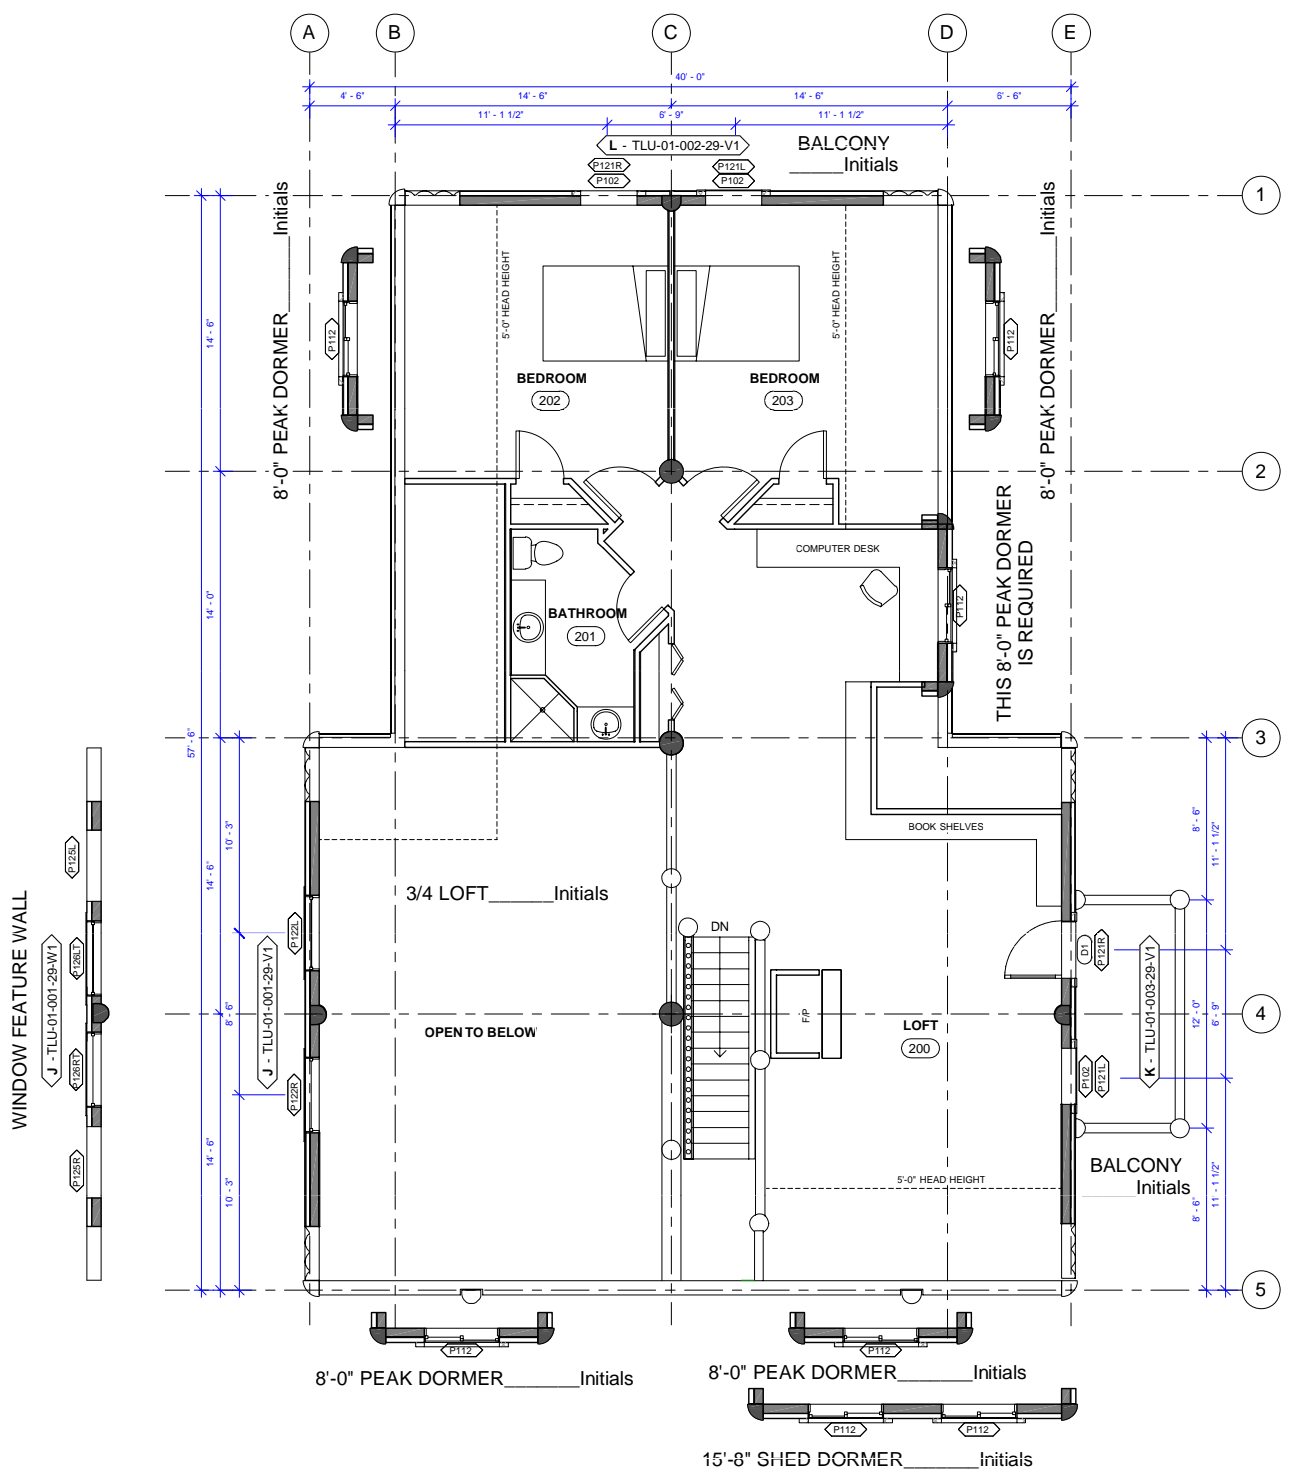

NOTE:

FULL HEIGHT CHIMNEY MAY CONFLICT WITH PEAK DORMER

OPTIONS SHOWN
BALCONY

OPTIONS AVAILABLE
DORMERS SHOWN
WINDOW FEATURE WALL

WHISPER CREEK LOG HOMES

ELK RIDGE LOFTED 1

1040 SQ FT (> 5 FT)
1363 SQ FT TOTAL

SCALE: 1" = 10'-0"

V. 5.0

NOTE:
FULL HEIGHT CHIMNEY MAY CONFLICT WITH PEAK DORMER

OPTIONS SHOWN
BALCONY

OPTIONS AVAILABLE
DORMERS SHOWN
WINDOW FEATURE WALL

WHISPER CREEK LOG HOMES

ELK RIDGE LOFTED 2

SCALE: 1" = 10'-0"

1190 SQ FT (> 5 FT)
1363 SQ FT TOTAL

V. 5.0

WINDOW FEATURE WALL

NOTE:

FULL HEIGHT CHIMNEY MAY CONFLICT WITH PEAK DORMER

OPTIONS SHOWN
BALCONY
DORMER
OPTIONS AVAILABLE
DORMERS SHOWN
WINDOW FEATURE WALL

1046 SQ FT (> 5 FT)
1363 SQ FT TOTAL

 1176 SQ FT (> 5 FT)
 1363 SQ FT TOTAL
ELK RIDGE LOFTED 4
 SCALE: 1" = 10'-0"
 V. 5.0

NOTE:
 FULL HEIGHT CHIMNEY MAY CONFLICT WITH PEAK DORMER

OPTIONS SHOWN
 BALCONY
 DORMER
 OPTIONS AVAILABLE
 DORMERS SHOWN
 WINDOW FEATURE WALL