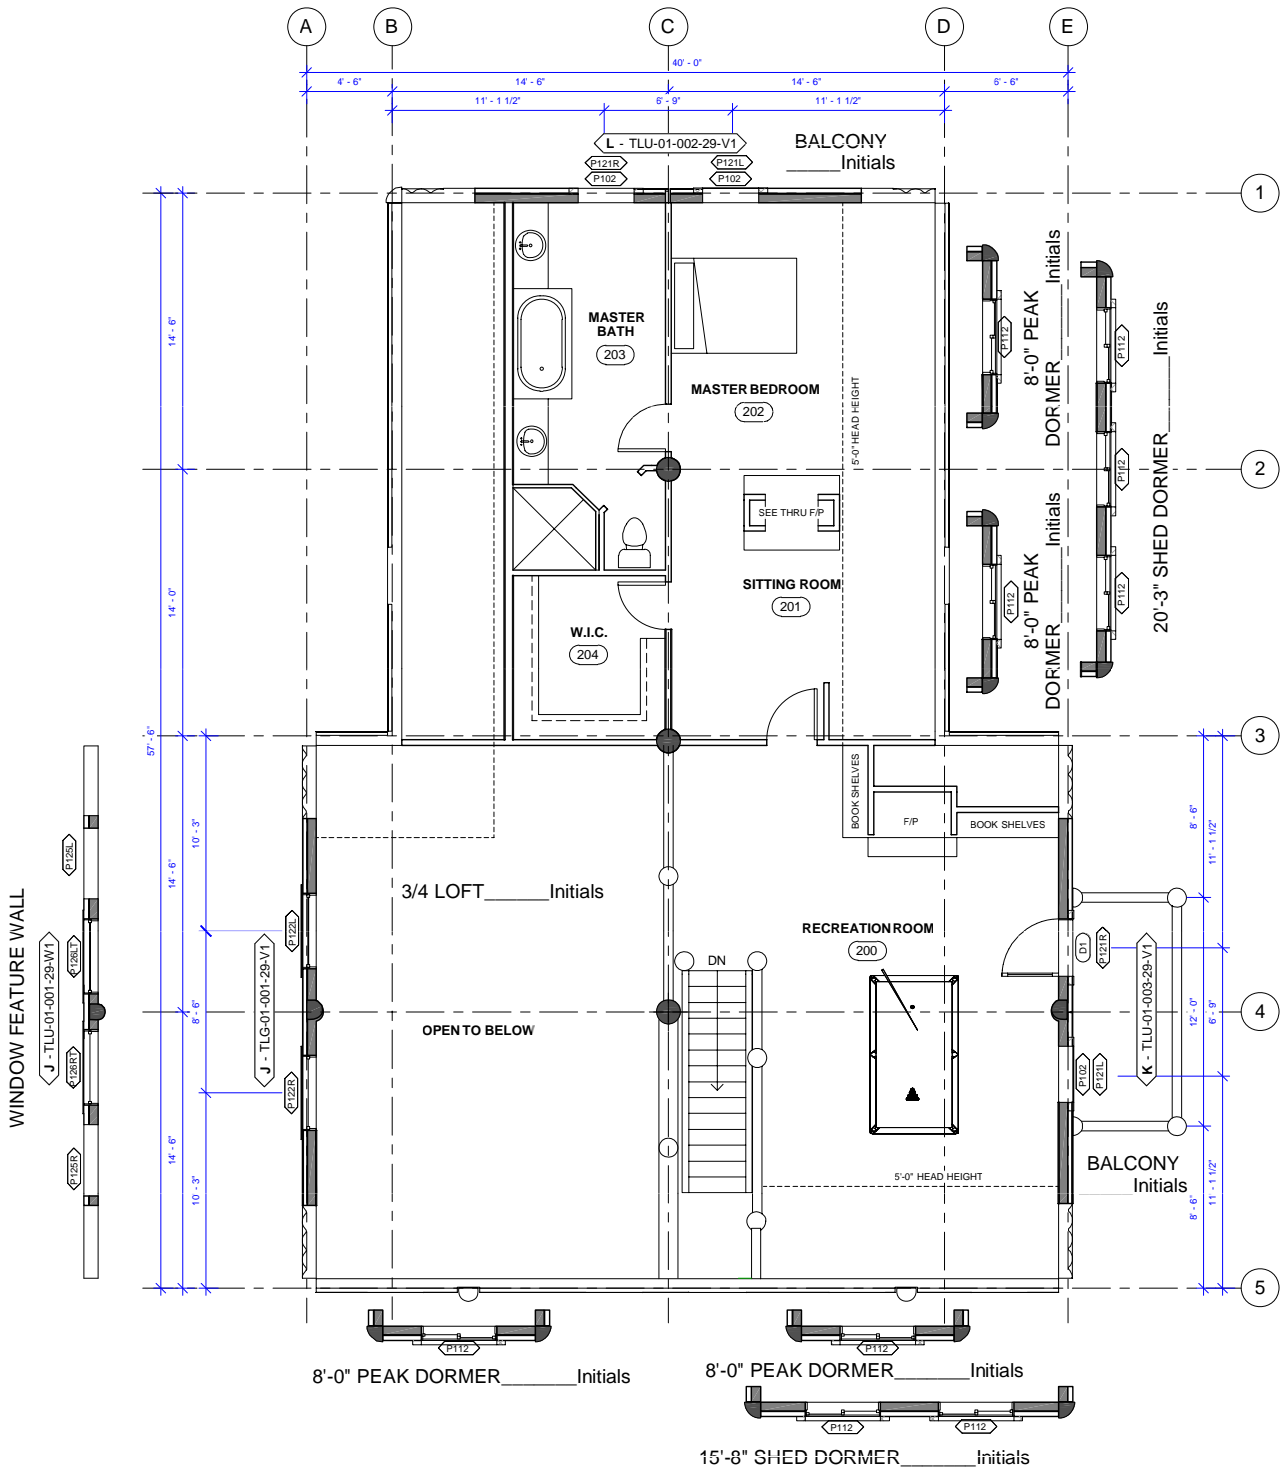

WHISPER CREEK LOG HOMES

ELK RIDGE LOFTED 3

SCALE: 1" = 10'-0"

V. 5.0

NOTE:

FULL HEIGHT CHIMNEY MAY CONFLICT WITH PEAK DORMER

OPTIONS SHOWN
 BALCONY
 DORMER
 OPTIONS AVAILABLE
 DORMERS SHOWN
 WINDOW FEATURE WALL

 1176 SQ FT (> 5 FT)
 1363 SQ FT TOTAL
ELK RIDGE LOFTED 4
 SCALE: 1" = 10'-0"
 V. 5.0

NOTE:
 FULL HEIGHT CHIMNEY MAY CONFLICT WITH PEAK DORMER

OPTIONS SHOWN
 BALCONY
 DORMER
 OPTIONS AVAILABLE
 DORMERS SHOWN
 WINDOW FEATURE WALL

WHISPER CREEK LOG HOMES
ELK RIDGE LOFTED 5

1188 SQ FT (> 5 FT)
 1363 SQ FT TOTAL

SCALE: 1" = 10'-0"

V. 5.0

NOTE:

FULL HEIGHT CHIMNEY MAY CONFLICT WITH PEAK DORMER

OPTIONS SHOWN
BALCONY

OPTIONS AVAILABLE
DORMERS SHOWN
WINDOW FEATURE WALL

WHISPER CREEK LOG HOMES

ELK RIDGE LOFTED 6

981 SQ FT (> 5 FT)
1363 SQ FT TOTAL

SCALE: 1" = 10'-0"

V. 5.0