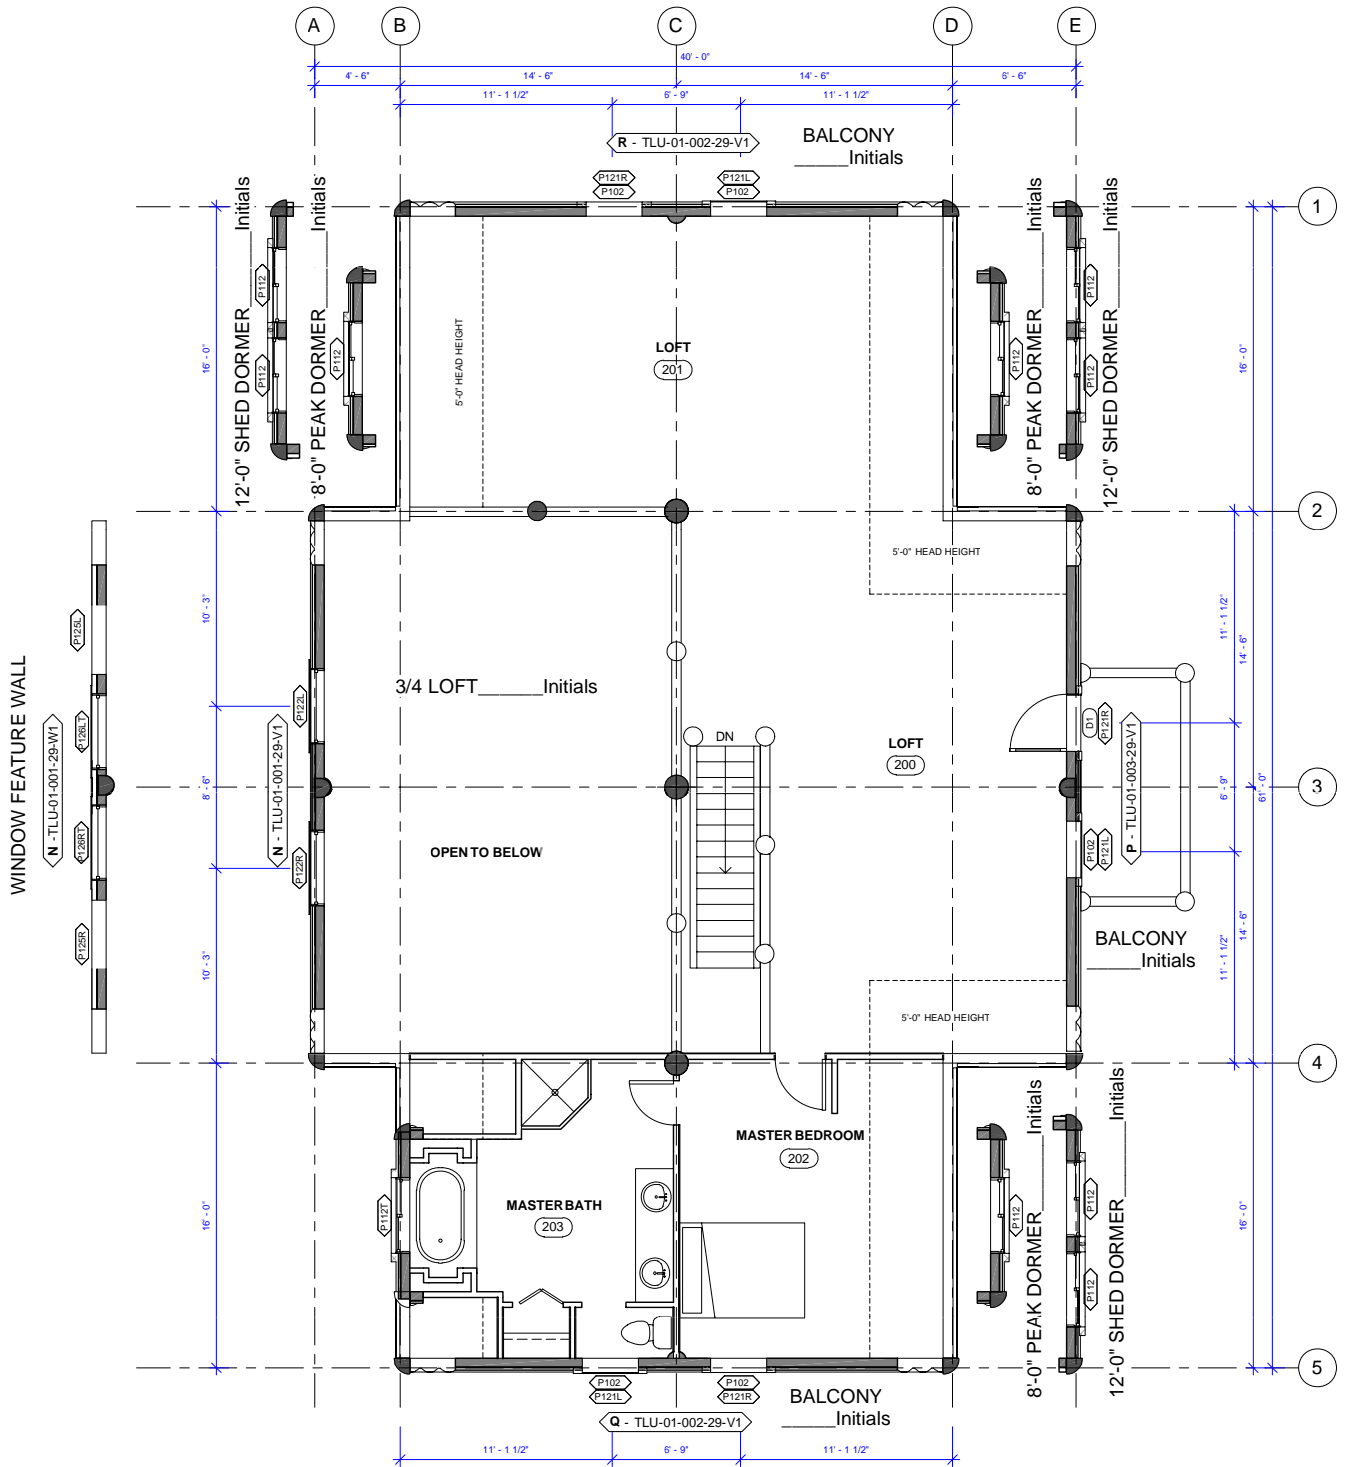

OPTIONS SHOWN
BALCONY

OPTIONS AVAILABLE
DORMERS SHOWN
WINDOW FEATURE WALL

GRIZZLY LOFTED 1

SCALE: 1" = 10'-0"

V. 5.0

1245 SQ FT (> 5 FT)
1480 SQ FT TOTAL

OPTIONS SHOWN
BALCONY
DORMER

OPTIONS AVAILABLE
DORMERS SHOWN
WINDOW FEATURE WALL

WHISPER CREEK LOG HOMES
GRIZZLY LOFTED 2
 1275 SQ FT (> 5 FT)
 1480 SQ FT TOTAL
 SCALE: 1" = 10'-0"
 V. 5.0